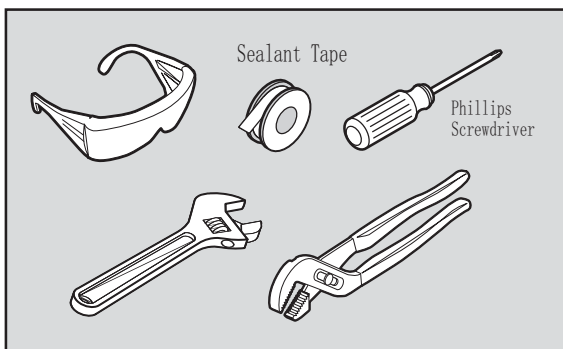

Installation Guide

HELPFUL TOOLS

For safety and ease of faucet replacement, AFA recommends the use of these helpful tools.

TWO-HANDLE LAVATORY FAUCET

UFG-BF1003